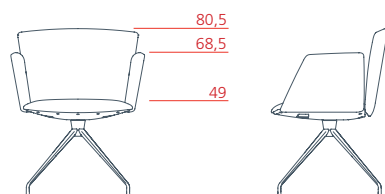

1VE4424 L 63 P 65/81 H 100

Vela

Conference

Conference low-backrest armchair with upholstered armrest, 4-star fixed base on castors

1VE4112 L 63 P 59,5/69,5 H 80,5

Conference low-backrest armchair with aluminium armrest, 4-star fixed base on castors

1VE4114 L 63 P 59,5/69,5 H 80,5

Conference low-backrest armchair with upholstered armrest, 4-star swivel base on feet

1VE4312 L 63 P 59,5/69,5 H 80,5

Conference low-backrest armchair with aluminium armrest, 4-star swivel base on feet