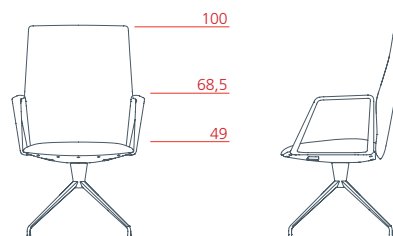

Conference medium-backrest armchair with aluminium armrest, 4-star base on feet with automatic seat return mechanism

1VE4424 L 63 P 65/81 H 100