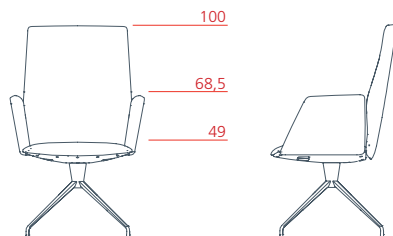

Conference medium-backrest armchair with upholstered armrest, 4-star base on feet with automatic seat return mechanism

1VE4422 L 63 P 65/81 H 100