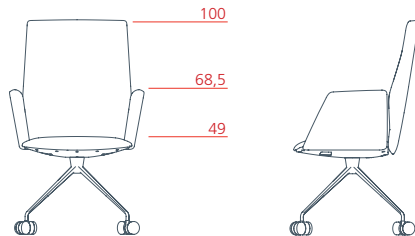

Vela

Conference

Conference medium-backrest armchair with upholstered armrest, 4-star fixed base on castors

1VE4122 L 63 P 65/81 H 100