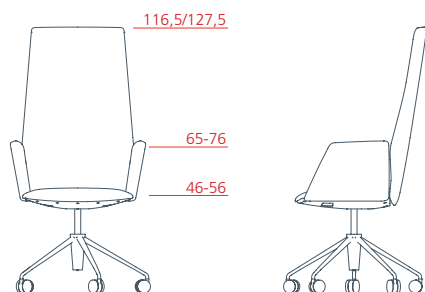

DESIGNER

Lievore Altherr Molina

Vela

Executive

Executive high-backrest armchair with upholstered armrest, 5-star swivel base on castors, adjustable height
1VE5532 L 67 P 74,5/97,5 H 116,5/127,5

Executive high-backrest armchair with aluminium armrest, 5-star swivel base on castors, adjustable height
1VE5534 L 67 P 74,5/97,5 H 116,5/127,5