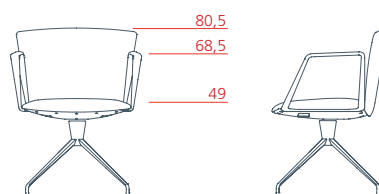

1VE4424 L 63 P 65/81 H 100

Vela

Conference

Conference low-backrest armchair with upholstered armrest, 4-star fixed base on castors

1VE4112 L 63 P 59,5/69,5 H 80,5

Conference low-backrest armchair with aluminium armrest, 4-star fixed base on castors

1VE4114 L 63 P 59,5/69,5 H 80,5

Conference low-backrest armchair with upholstered armrest, 4-star swivel base on feet

1VE4312 L 63 P 59,5/69,5 H 80,5

Conference low-backrest armchair with aluminium armrest, 4-star swivel base on feet

1VE4314 L 63 P 59,5/69,5 H 80,5

Conference low-backrest armchair with upholstered armrest, 4-star base on feet with automatic seat return mechanism

1VE4412 L 63 P 59,5/69,5 H 80,5

Conference medium-backrest armchair with aluminium armrest, 4-star base on feet with automatic seat return mechanism