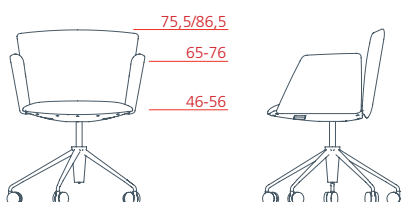

DESIGNER

Lievore Altherr Molina

Vela

Executive

Executive high-backrest armchair with upholstered armrest, 5-star swivel base on castors, adjustable height
1VE5532 L 67 P 74,5/97,5 H 116,5/127,5

Executive high-backrest armchair with aluminium armrest, 5-star swivel base on castors, adjustable height
1VE5534 L 67 P 74,5/97,5 H 116,5/127,5

Executive medium-backrest armchair with upholstered armrest, 5-star swivel base on castors, adjustable height
1VE5522 L 67 P 70,5/86,5 H 96,5/107,5

Executive medium-backrest armchair with aluminium armrest, 5-star swivel base on castors, adjustable height
1VE5524 L 67 P 70,5/86,5 H 96,5/107,5

Executive low-backrest armchair with upholstered armrest, 5-star swivel base on castors, adjustable height
1VE5512 L 67 P 65/75 H 75,5/86,5

Executive low-backrest armchair with aluminium armrest, 5-star swivel base on castors, adjustable height
1VE5514 L 67 P 65/75 H 75,5/86,5