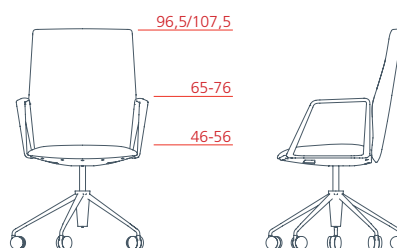

DESIGNER

Lievore Altherr Molina

Vela

Executive

Executive high-backrest armchair with upholstered armrest, 5-star swivel base on castors, adjustable height
1VE5532 L 67 P 74,5/97,5 H 116,5/127,5

Executive high-backrest armchair with aluminium armrest, 5-star swivel base on castors, adjustable height
1VE5534 L 67 P 74,5/97,5 H 116,5/127,5

Executive medium-backrest armchair with upholstered armrest, 5-star swivel base on castors, adjustable height
1VE5522 L 67 P 70,5/86,5 H 96,5/107,5

Executive medium-backrest armchair with aluminium armrest, 5-star swivel base on castors, adjustable height
1VE5524 L 67 P 70,5/86,5 H 96,5/107,5