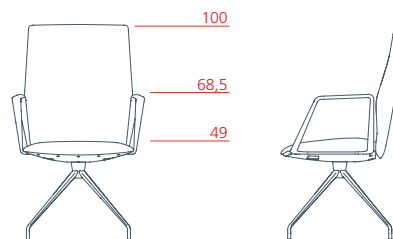

Executive low-backrest armchair with upholstered armrest, 5-star swivel base on castors, adjustable height
1VE5512 L 67 P 65/75 H 75,5/86,5

Executive low-backrest armchair with aluminium armrest, 5-star swivel base on castors, adjustable height
1VE5514 L 67 P 65/75 H 75,5/86,5

Vela

Conference

Conference medium-backrest armchair with upholstered armrest, 4-star fixed base on castors

1VE4122 L 63 P 65/81 H 100

Conference medium-backrest armchair with aluminium armrest, 4-star fixed base on castors

1VE4124 L 63 P 65/81 H 100

Conference medium-backrest armchair with upholstered armrest, 4-star swivel base on feet

1VE4322 L 63 P 65/81 H 100

Conference medium-backrest armchair with aluminium armrest, 4-star swivel base on feet