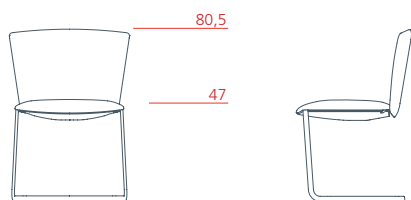

1VE4114 L 63 P 59,5/69,5 H 80,5

Conference low-backrest armchair with upholstered armrest, 4-star swivel base on feet

1VE4312 L 63 P 59,5/69,5 H 80,5

Conference low-backrest armchair with aluminium armrest, 4-star swivel base on feet

1VE4314 L 63 P 59,5/69,5 H 80,5

Conference low-backrest armchair with upholstered armrest, 4-star base on feet with automatic seat return mechanism

1VE4412 L 63 P 59,5/69,5 H 80,5

Conference medium-backrest armchair with aluminium armrest, 4-star base on feet with automatic seat return mechanism

1VE4414 L 63 P 59,5/69,5 H 80,5

Vela

Visitors

Visitors low-backrest chair, cantilever base
1VE2010 L 56 P 56 H 80,5

Visitors low-backrest chair, sled base
1VE3010 L 60 P 56 H 80,5

Visitors low-backrest chair, 4 wooden leg base
1VE1010 L 55 P 56 H 80,5