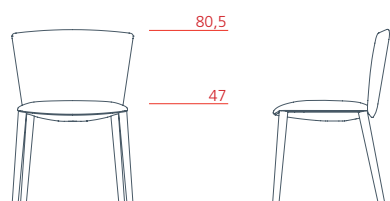

1VE4314 L 63 P 59,5/69,5 H 80,5

Conference low-backrest armchair with upholstered armrest, 4-star base on feet with automatic seat return mechanism

1VE4412 L 63 P 59,5/69,5 H 80,5

Conference medium-backrest armchair with aluminium armrest, 4-star base on feet with automatic seat return mechanism

1VE4414 L 63 P 59,5/69,5 H 80,5

Vela

Visitors

Visitors low-backrest chair, cantilever base
1VE2010 L 56 P 56 H 80,5

Visitors low-backrest chair, sled base
1VE3010 L 60 P 56 H 80,5

Visitors low-backrest chair, 4 wooden leg base
1VE1010 L 55 P 56 H 80,5