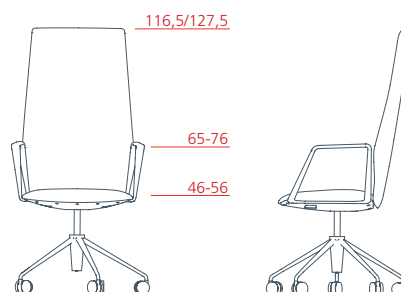

DESIGNER

Lievore Altherr Molina

Vela

Executive

Executive high-backrest armchair with upholstered armrest, 5-star swivel base on castors, adjustable height
1VE5532 L 67 P 74,5/97,5 H 116,5/127,5

Executive high-backrest armchair with aluminium armrest, 5-star swivel base on castors, adjustable height
1VE5534 L 67 P 74,5/97,5 H 116,5/127,5

Executive medium-backrest armchair with upholstered armrest, 5-star swivel base on castors, adjustable height
1VE5522 L 67 P 70,5/86,5 H 96,5/107,5

Executive medium-backrest armchair with aluminium armrest, 5-star swivel base on castors, adjustable height
1VE5524 L 67 P 70,5/86,5 H 96,5/107,5