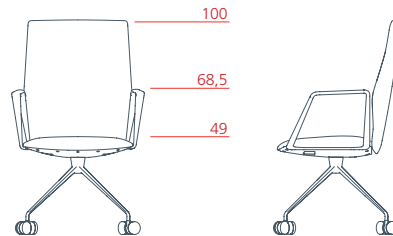

Executive medium-backrest armchair with upholstered armrest, 5-star swivel base on castors, adjustable height
1VE5522 L 67 P 70,5/86,5 H 96,5/107,5

Executive medium-backrest armchair with aluminium armrest, 5-star swivel base on castors, adjustable height
1VE5524 L 67 P 70,5/86,5 H 96,5/107,5

Executive low-backrest armchair with upholstered armrest, 5-star swivel base on castors, adjustable height
1VE5512 L 67 P 65/75 H 75,5/86,5

Executive low-backrest armchair with aluminium armrest, 5-star swivel base on castors, adjustable height
1VE5514 L 67 P 65/75 H 75,5/86,5

Vela

Conference

Conference medium-backrest armchair with upholstered armrest, 4-star fixed base on castors

1VE4122 L 63 P 65/81 H 100

Conference medium-backrest armchair with aluminium armrest, 4-star fixed base on castors