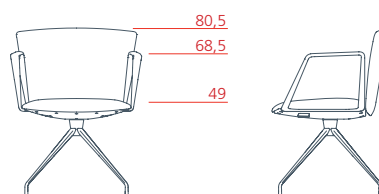

1VE4424 L 63 P 65/81 H 100

Vela

Conference

Conference low-backrest armchair with upholstered armrest, 4-star fixed base on castors

1VE4112 L 63 P 59,5/69,5 H 80,5

Conference low-backrest armchair with aluminium armrest, 4-star fixed base on castors

1VE4114 L 63 P 59,5/69,5 H 80,5

Conference low-backrest armchair with upholstered armrest, 4-star swivel base on feet

1VE4312 L 63 P 59,5/69,5 H 80,5

Conference low-backrest armchair with aluminium armrest, 4-star swivel base on feet