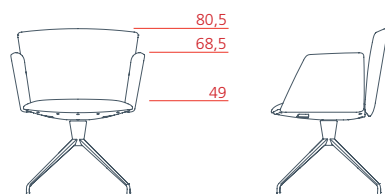

1VE4424 L 63 P 65/81 H 100

Vela

Conference

Conference low-backrest armchair with upholstered armrest, 4-star fixed base on castors

1VE4112 L 63 P 59,5/69,5 H 80,5

Conference low-backrest armchair with aluminium armrest, 4-star fixed base on castors

1VE4114 L 63 P 59,5/69,5 H 80,5

Conference low-backrest armchair with upholstered armrest, 4-star swivel base on feet

1VE4312 L 63 P 59,5/69,5 H 80,5

Conference low-backrest armchair with aluminium armrest, 4-star swivel base on feet

1VE4314 L 63 P 59,5/69,5 H 80,5

Conference low-backrest armchair with upholstered armrest, 4-star base on feet with automatic seat return mechanism

1VE4412 L 63 P 59,5/69,5 H 80,5

Conference medium-backrest armchair with aluminium armrest, 4-star base on feet with automatic seat return mechanism