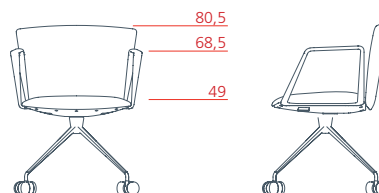

1VE4424 L 63 P 65/81 H 100

Vela

Conference

Conference low-backrest armchair with upholstered armrest, 4-star fixed base on castors

1VE4112 L 63 P 59,5/69,5 H 80,5

Conference low-backrest armchair with aluminium armrest, 4-star fixed base on castors

1VE4114 L 63 P 59,5/69,5 H 80,5

Conference low-backrest armchair with upholstered armrest, 4-star swivel base on feet

1VE4312 L 63 P 59,5/69,5 H 80,5

Conference low-backrest armchair with aluminium armrest, 4-star swivel base on feet