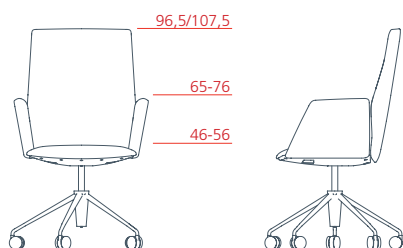

DESIGNER

Lievore Altherr Molina

Vela

Executive

Executive high-backrest armchair with upholstered armrest, 5-star swivel base on castors, adjustable height
1VE5532 L 67 P 74,5/97,5 H 116,5/127,5

Executive high-backrest armchair with aluminium armrest, 5-star swivel base on castors, adjustable height
1VE5534 L 67 P 74,5/97,5 H 116,5/127,5

Executive medium-backrest armchair with upholstered armrest, 5-star swivel base on castors, adjustable height
1VE5522 L 67 P 70,5/86,5 H 96,5/107,5

Executive medium-backrest armchair with aluminium armrest, 5-star swivel base on castors, adjustable height
1VE5524 L 67 P 70,5/86,5 H 96,5/107,5