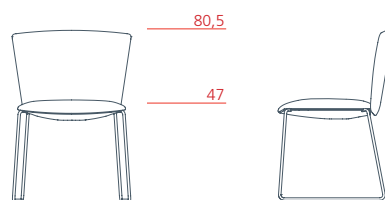

1VE4114 L 63 P 59,5/69,5 H 80,5

Conference low-backrest armchair with upholstered armrest, 4-star swivel base on feet

1VE4312 L 63 P 59,5/69,5 H 80,5

Conference low-backrest armchair with aluminium armrest, 4-star swivel base on feet

1VE4314 L 63 P 59,5/69,5 H 80,5

Conference low-backrest armchair with upholstered armrest, 4-star base on feet with automatic seat return mechanism

1VE4412 L 63 P 59,5/69,5 H 80,5

Conference medium-backrest armchair with aluminium armrest, 4-star base on feet with automatic seat return mechanism

1VE4414 L 63 P 59,5/69,5 H 80,5

Vela

Visitors

Visitors low-backrest chair, cantilever base
1VE2010 L 56 P 56 H 80,5

Visitors low-backrest chair, sled base
1VE3010 L 60 P 56 H 80,5

Visitors low-backrest chair, 4 wooden leg base
1VE1010 L 55 P 56 H 80,5