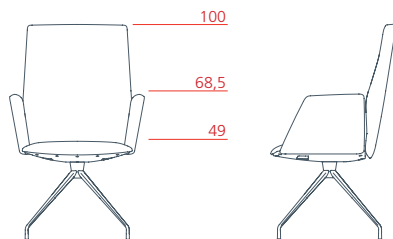

Executive low-backrest armchair with upholstered armrest, 5-star swivel base on castors, adjustable height
1VE5512 L 67 P 65/75 H 75,5/86,5

Executive low-backrest armchair with aluminium armrest, 5-star swivel base on castors, adjustable height
1VE5514 L 67 P 65/75 H 75,5/86,5

Vela

Conference

Conference medium-backrest armchair with upholstered armrest, 4-star fixed base on castors

1VE4122 L 63 P 65/81 H 100

Conference medium-backrest armchair with aluminium armrest, 4-star fixed base on castors

1VE4124 L 63 P 65/81 H 100

Conference medium-backrest armchair with upholstered armrest, 4-star swivel base on feet

1VE4322 L 63 P 65/81 H 100

Conference medium-backrest armchair with aluminium armrest, 4-star swivel base on feet