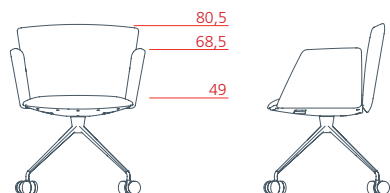

1VE4124 L 63 P 65/81 H 100

Conference medium-backrest armchair with upholstered armrest, 4-star swivel base on feet

1VE4322 L 63 P 65/81 H 100

Conference medium-backrest armchair with aluminium armrest, 4-star swivel base on feet

1VE4324 L 63 P 65/81 H 100

Conference medium-backrest armchair with upholstered armrest, 4-star base on feet with automatic seat return mechanism

1VE4422 L 63 P 65/81 H 100

Conference medium-backrest armchair with aluminium armrest, 4-star base on feet with automatic seat return mechanism

1VE4424 L 63 P 65/81 H 100

Vela

Conference

Conference low-backrest armchair with upholstered armrest, 4-star fixed base on castors

1VE4112 L 63 P 59,5/69,5 H 80,5

Conference low-backrest armchair with aluminium armrest, 4-star fixed base on castors