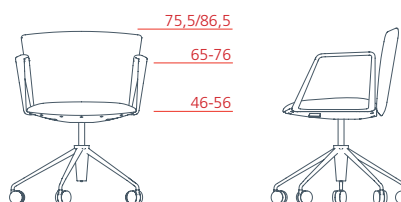

DESIGNER

Lievore Altherr Molina

Vela

Executive

Executive high-backrest armchair with upholstered armrest, 5-star swivel base on castors, adjustable height
1VE5532 L 67 P 74,5/97,5 H 116,5/127,5

Executive high-backrest armchair with aluminium armrest, 5-star swivel base on castors, adjustable height
1VE5534 L 67 P 74,5/97,5 H 116,5/127,5

Executive medium-backrest armchair with upholstered armrest, 5-star swivel base on castors, adjustable height
1VE5522 L 67 P 70,5/86,5 H 96,5/107,5

Executive medium-backrest armchair with aluminium armrest, 5-star swivel base on castors, adjustable height
1VE5524 L 67 P 70,5/86,5 H 96,5/107,5

Executive low-backrest armchair with upholstered armrest, 5-star swivel base on castors, adjustable height
1VE5512 L 67 P 65/75 H 75,5/86,5

Executive low-backrest armchair with aluminium armrest, 5-star swivel base on castors, adjustable height
1VE5514 L 67 P 65/75 H 75,5/86,5